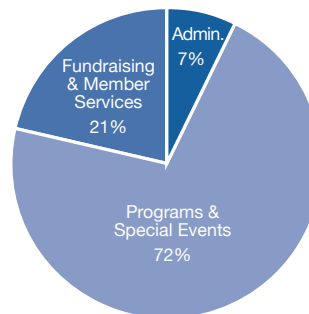

2016 EXPENSES: $129,973

Bike Walk Montana is a member of Montana Shares

2016 Board Members

Chair: Saara Snow, *Missoula*

Vice Chair: Lisa Dworak, *Missoula*

Secretary: Darlene Tussing, *Sheridan*

Treasurer: Lisa Schmidt, *Helena*

Kathy Aragon, *Billings*   Matthew Rohrbach, *Hamilton*

Thomas Bassett, *Missoula*   Tom Thompson, *Missoula*

Bill Foisy, *Red Lodge*   Larry Volkening, *Dillon*

John Juras, *Great Falls*   Topher Williams, *Missoula*

Taylor Lonsdale, *Bozeman*

Donors/sponsors contributing $1,000+

LOR Foundation	PacificSource Health Plans
AAA MountainWest	Cathy Costakis
Adventure Cycling Association	Andrew Cupino
MT Dept. of Commerce	Bill and Susan Foisy
MT Dept. of Public Health & Human Services	Linda Gryczan
Ovenhouse Cycling	Larry and Lois Volkening