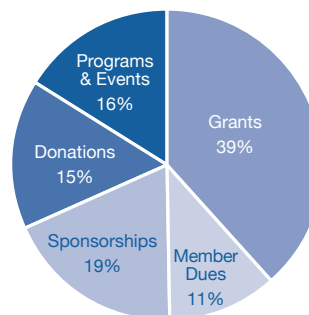

2016 REVENUES: $145,461